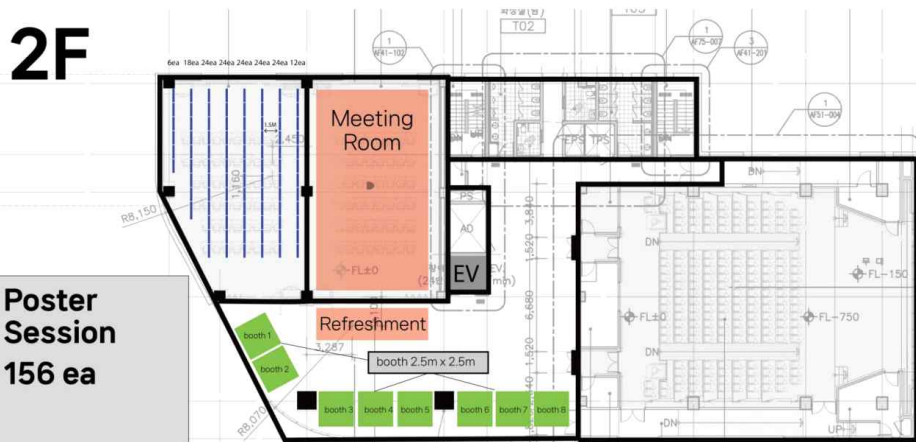

The industrial exhibition is formulated to provide industries a valuable opportunity to present their high-end products and to have direct interactions with the community of accelerators and beam utilizations.

< Exhibition Place >

IBS Science Culture Center, 2F, Daejeon, Korea

< Exhibit Hours >

The exhibition takes place from
Wednesday November 8th to Friday November 10th

- Set-up schedule : Nov 8th(Wed) 2023, 9:00 ~ 11:00
- Move-out schedule : Nov 10th(Fri) 2023, 12:00 ~ 14:00

Date	Time
(Wed) November 8th	09:00 ~ 18:00
(Thu) November 9th	09:00 ~ 18:00
(Fri) November 10th	09:00 ~ 12:00

Package and Fee

Type	Sponsor	Fee	Benefits
Single Type	Regular Booth	1,500,000 KRW aprox.. 1,200 USD	1 Booth (2.5x2.5) + 2 banquet + Company Page in Program book
	Double booth	2,500,000 KRW aprox. 2,000 USD	1 Booth (5x2.5) + 2~3 banquet + Company Page in Program book
	Ads in Program book 초록집광고	500,000 KRW aprox. 400 USD	1 Page Advertisement in Program book
Package e Type	Package 1	1,800,000 KRW aprox. 1,400 USD	Regular Booth + Ads in Program book(1p)
	Package 2	2,800,000 KRW aprox. 2,200 USD	Double booth + Ads in Program book(1p)

Exhibitor Package	
Regular booth	Double booth
One 2.5 x 2.5^{m2} booth with a company sign	One 5 x 2.5 x 2.5 m2 booth with a company sign
Information Desk (1ea)	Information Desk (2ea)
Chairs (2ea)	Chairs (4ea)
Table for display (1ea)	Table for display (2ea)
Outlet (1ea)	Outlet (2ea)
Light for company sign	Light for company sign

SYSTEM_옥타늄 부스

구분	품목	수량	비고
1	옥타늄 부스	1EA	
2	인자	2EA	
3	옥타늄 안포테이블 950*450*750(H)	1EA	
4	전시테이블 1830*760*740(H)	1EA	
5	간판 현수막/날개현수막	1SET	
6	간판조명	2EA	
7	2구 콘센트	1EA	

(Size : mm 기준)

※ Additional required items will be announced in September