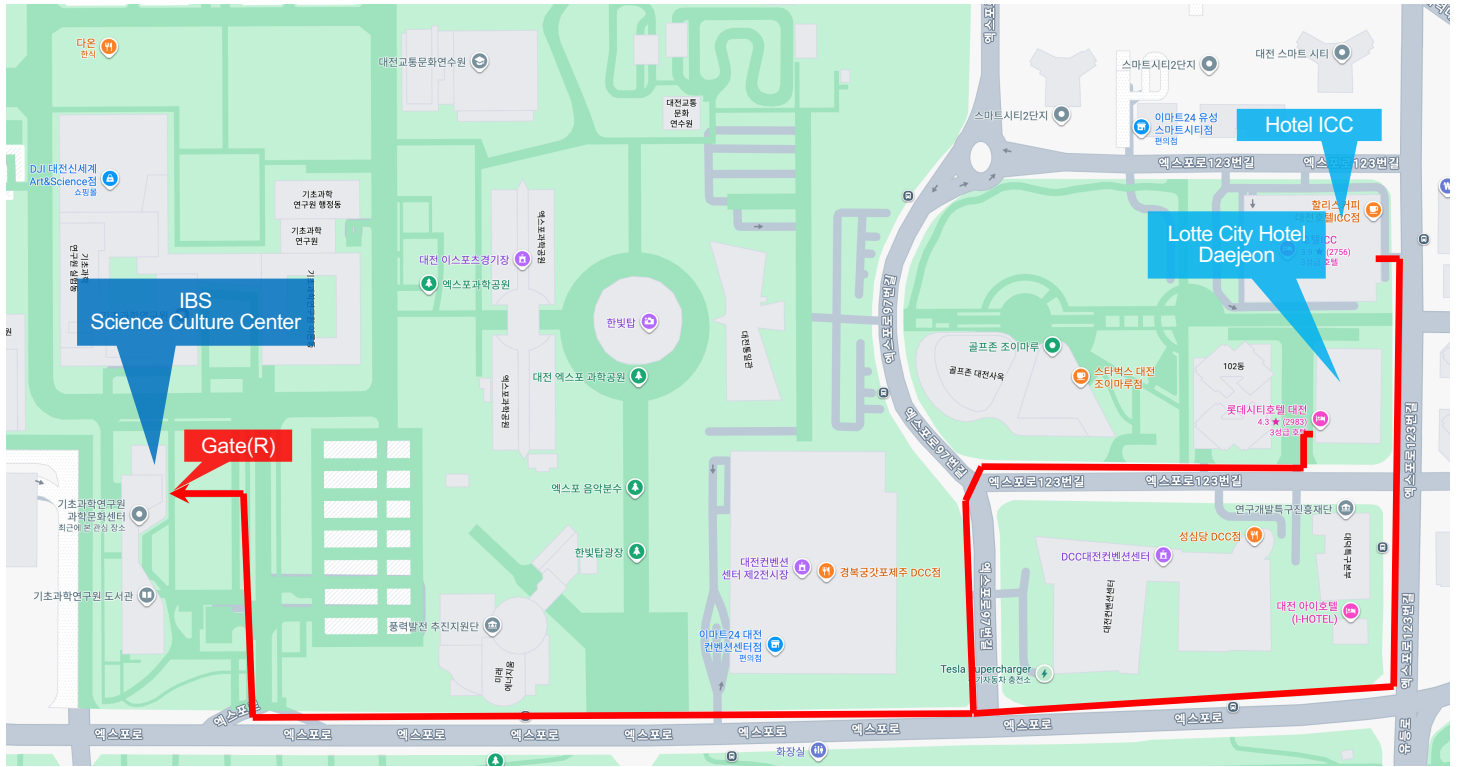

## From Hotel To IBS

1. Conference Venue : Auditorium, 2F, IBS Science Culture Center
2. There are two gates in the IBS Science Culture Center. Please **come to the gate on the right side** of the building.